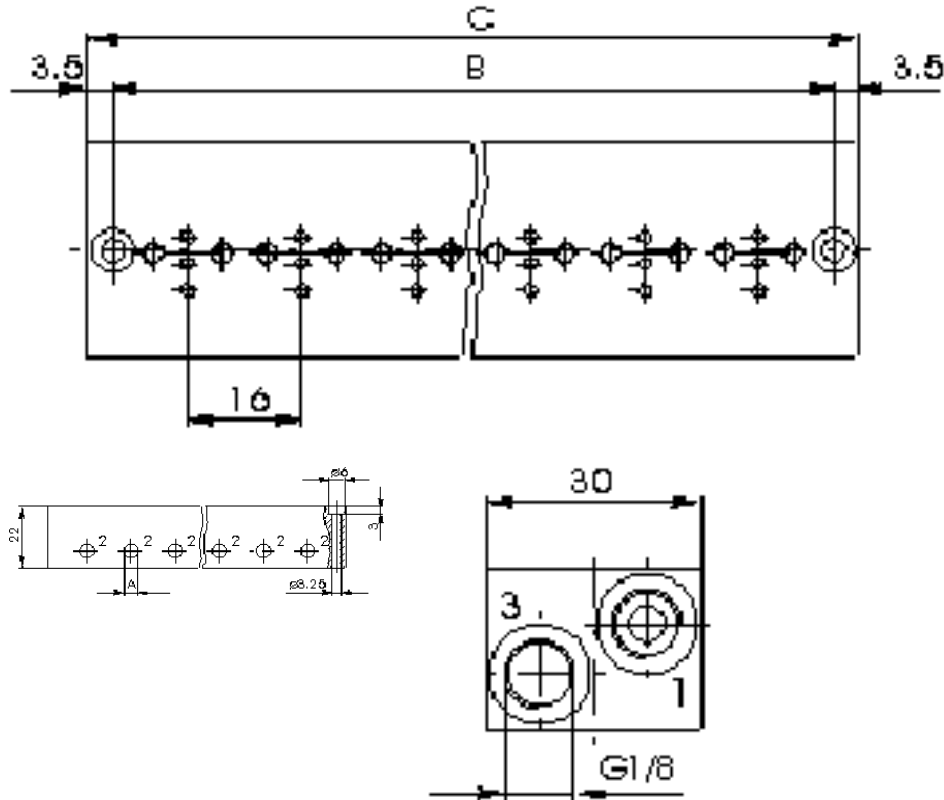

Series base plate

Art. No. 106655

Type No. 1099.06

Exemplary illustration

Technical data

Description	Multiple manifold base, 6 ports, M5
Length	108.0 mm

Commercial data

Customs tariff number	73269098
Country of origin	IT
eCl@ss 5.1.4	27299205
eCl@ss 9.0	27299205
UNSPSC_Code_v190501	40141616
UNSPSC_CodeDesc_v190501	Valve parts or accessories

Dimensions

No. of valves	B mm	C mm	Weight g
6	101.0	108.0	165

Accessories

	Art. No.	Type No.
Fastener for manifold bases	106661	1055.00