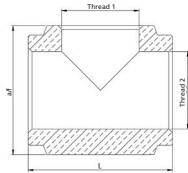

# T-distributor

made of brass

**PLUS**

Art. No. 112586

Type No. 16.0960

Exemplary illustration

## Technical data

Thread 1	M5 IT
Thread 2	M5 IT
L	14.0 mm
a/f	8 mm